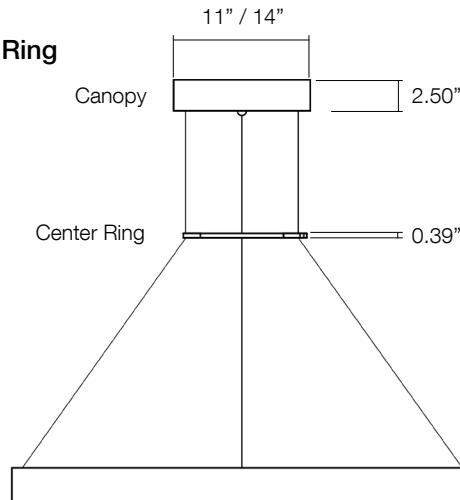

MS - Matte Silver

MBS - Matte Brass

GBS - Gloss Brass

CONTOUR SERIES | CT

MOUNTING OPTIONS - CT-1.3 / CT-2 / CT-3

CM - Canopy Mount

FIXTURE	CANOPY SIZE
CT-1.3	10"
CT-2	10"
CT-3	10"

CM2 - Canopy Mount w/Center Ring

FIXTURE	CANOPY SIZE
CT-1.3	11"
CT-2	11"
CT-3	11"

ø11.02" (ø280mm)

11" Surface Mount Canopy

ø9.45" (ø240mm)

Center Ring w/Single Wire Hole

ø13.78" (ø350mm)

14" Surface Mount Canopy

ø12.20" (ø310mm)

ø11.02" (ø280mm)

11" Surface Mount Canopy

ø9.45" (ø240mm)

Center Ring w/Single Wire Hole

ø13.78" (ø350mm)

14" Surface Mount Canopy

ø12.20" (ø310mm)

Center Ring w/Double Wire Hole