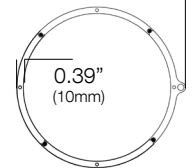

*see page 7 for EMB spec

CONTOUR SERIES | CT

DIMENSIONS

Cross Section

SERIES & SIZE	DIMENSION	Section	Power Cord
CT-1.3	D15.7" x H2.36"	1	Power over suspension
CT-2	D23.6" x H2.36"	1	Power over suspension
CT-3	D35.4" x H2.36"	1	Power over suspension
CT-4	D47.2" x H2.36"	1	Black / White power cord
CT-5	D59" x H2.36"	1	Black / White power cord
CT-6	D70.9" x H2.36"	1	Black / White power cord

FIXTURE	CANOPY SIZE
CT-1.3	11"
CT-2	11"
CT-3	11"

ø11.02" (ø280mm)

11" Surface Mount Canopy

ø9.45" (ø240mm)

Center Ring w/Single Wire Hole

ø13.78" (ø350mm)

14" Surface Mount Canopy

ø12.20" (ø310mm)