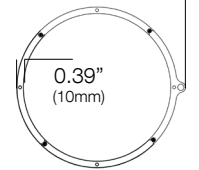

*see page 7 for EMB spec

CONTOUR SERIES | CT

DIMENSIONS

Cross Section

SERIES & SIZE	DIMENSION	Section	Power Cord
CT-1.3	D15.7" x H2.36"	1	Power over suspension
CT-2	D23.6" x H2.36"	1	Power over suspension
CT-3	D35.4" x H2.36"	1	Power over suspension
CT-4	D47.2" x H2.36"	1	Black / White power cord
CT-5	D59" x H2.36"	1	Black / White power cord
CT-6	D70.9" x H2.36"	1	Black / White power cord

FIXTURE	CANOPY SIZE
CT-1.3	11"
CT-2	11"
CT-3	11"

ø11.02" (ø280mm)

11" Surface Mount Canopy

ø9.45" (ø240mm)

Center Ring w/Single Wire Hole

ø13.78" (ø350mm)

14" Surface Mount Canopy

ø12.20" (ø310mm)

Center Ring w/Double Wire Hole

CONTOUR SERIES | CT

MOUNTING OPTIONS - CT-4 / CT-5 / CT-6

CM - Canopy Mount

FIXTURE	CANOPY SIZE
CT-4	10"
CT-5	14"
CT-6	14"

CM2 - Canopy Mount w/Center Ring

FIXTURE	CANOPY SIZE
CT-4	11"
CT-5	14"
CT-6	14"

ø11.02" (ø280mm)

11" Surface Mount Canopy

ø9.45" (ø240mm)

Center Ring w/Single Wire Hole

ø13.78" (ø350mm)

14" Surface Mount Canopy

ø12.20" (ø310mm)

Center Ring w/Double Wire Hole