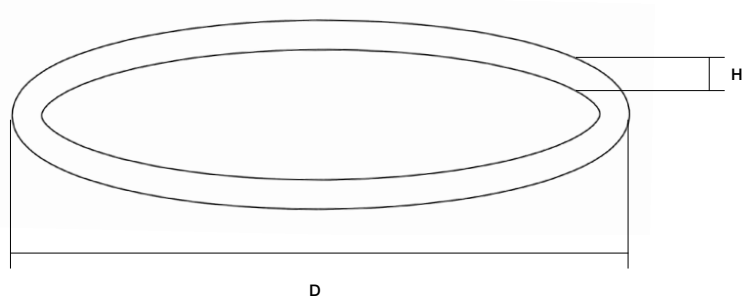

*Power over suspension

C CCT (CHOOSE ONE)

27	2700K	40	4000K
30	3000K	RGBW	Red, Green, Blue, White - Mix LED
35	3500K	TW*	Tunable White

*Custom-build please consult factory

D MOUNTING (CHOOSE ONE)

CM	5FT Steel Cable, 10-Inch / 14-Inch Surface Mount Canopy, Integral Driver (Canopy size varies by fixture output)
CM2	5FT Steel Cable, 11-Inch / 14-Inch Surface Mount Canopy w/Center-Ring, Integral Driver (Canopy size varies by fixture output)

*see page 7 for EMB spec

CONTOUR SERIES | CT

DIMENSIONS

Cross Section

SERIES & SIZE	DIMENSION	Section	Power Cord
CT-1.3	D15.7" x H2.36"	1	Power over suspension
CT-2	D23.6" x H2.36"	1	Power over suspension
CT-3	D35.4" x H2.36"	1	Power over suspension
CT-4	D47.2" x H2.36"	1	Black / White power cord
CT-5	D59" x H2.36"	1	Black / White power cord
CT-6	D70.9" x H2.36"	1	Black / White power cord