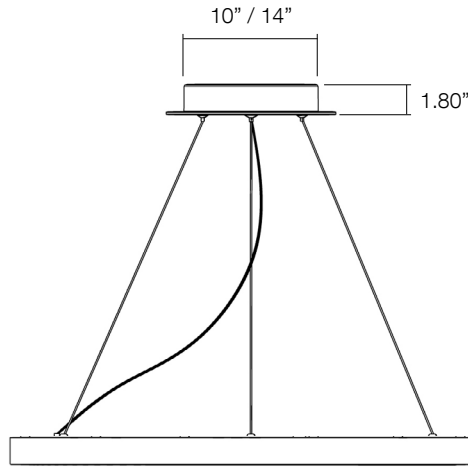

CONTOUR SERIES | CT

MOUNTING OPTIONS - CT-4 / CT-5 / CT-6

CM - Canopy Mount

FIXTURE	CANOPY SIZE
CT-4	10"
CT-5	14"
CT-6	14"