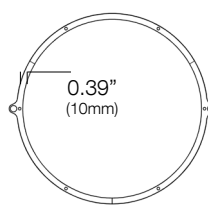

*see page 7 for EMB spec

CONTOUR SERIES | CT

DIMENSIONS

Cross Section

SERIES & SIZE	DIMENSION	Section	Power Cord
CT-1.3	D15.7" x H2.36"	1	Power over suspension
CT-2	D23.6" x H2.36"	1	Power over suspension
CT-3	D35.4" x H2.36"	1	Power over suspension
CT-4	D47.2" x H2.36"	1	Black / White power cord
CT-5	D59" x H2.36"	1	Black / White power cord
CT-6	D70.9" x H2.36"	1	Black / White power cord

FIXTURE	CANOPY SIZE
CT-1.3	11"
CT-2	11"
CT-3	11"

ø11.02" (ø280mm)

11" Surface Mount Canopy

ø9.45" (ø240mm)

Center Ring w/Single Wire Hole

ø13.78" (ø350mm)

14" Surface Mount Canopy

ø12.20" (ø310mm)

ø11.02" (ø280mm)

11" Surface Mount Canopy

ø9.45" (ø240mm)

Center Ring w/Single Wire Hole

ø13.78" (ø350mm)

14" Surface Mount Canopy

ø12.20" (ø310mm)

Center Ring w/Double Wire Hole