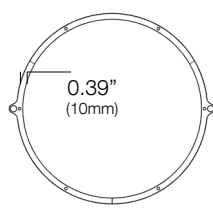

FIXTURE	CANOPY SIZE
CT-1.3	11"
CT-2	11"
CT-3	11"

ø11.02" (ø280mm)

11" Surface Mount Canopy

ø9.45" (ø240mm)

Center Ring w/Single Wire Hole

ø13.78" (ø350mm)

14" Surface Mount Canopy

ø12.20" (ø310mm)

ø11.02" (ø280mm)

11" Surface Mount Canopy

ø9.45" (ø240mm)

Center Ring w/Single Wire Hole

ø13.78" (ø350mm)

14" Surface Mount Canopy

ø12.20" (ø310mm)

Center Ring w/Double Wire Hole