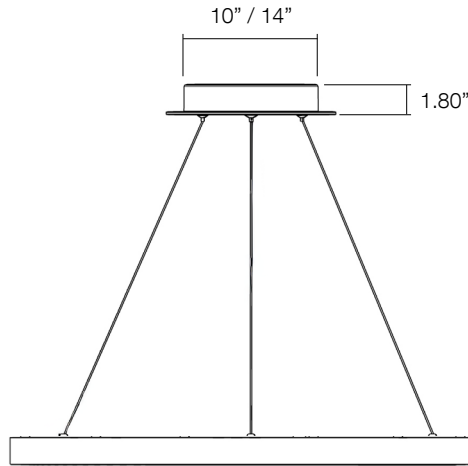

CONTOUR SERIES | CT

MOUNTING OPTIONS - CT-1.3 / CT-2 / CT-3

CM - Canopy Mount

FIXTURE	CANOPY SIZE
CT-1.3	10"
CT-2	10"
CT-3	10"