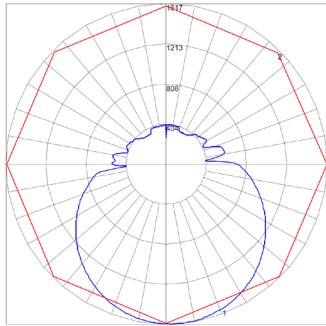

ø11.02" (ø280mm)

11" Surface Mount Canopy

ø9.45" (ø240mm)

Center Ring w/Single Wire Hole

ø13.78" (ø350mm)

14" Surface Mount Canopy

ø12.20" (ø310mm)

Center Ring w/Double Wire Hole

CONTOUR SERIES | CT

COLOR CHART

MB - Matte Black

MW - Matte White

MS - Matte Silver

PHOTOMETRIC

IES: CT-4 @ 80W 3000K

Zone	Lumen	Luminaire%
0-30	1287	13.60
0-40	2167	22.80
0-60	4189	44.10
0-90	6813	71.80
0-180	9489	100