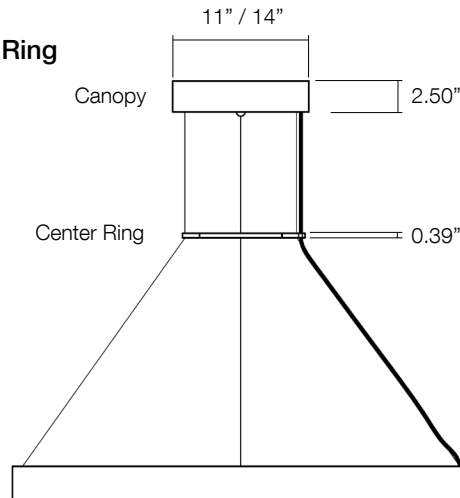

FIXTURE	CANOPY SIZE
CT-1.3	11"
CT-2	11"
CT-3	11"

ø11.02" (ø280mm)

11" Surface Mount Canopy

ø9.45" (ø240mm)

Center Ring w/Single Wire Hole

ø13.78" (ø350mm)

14" Surface Mount Canopy

ø12.20" (ø310mm)

Center Ring w/Double Wire Hole

CONTOUR SERIES | CT

MOUNTING OPTIONS - CT-4 / CT-5 / CT-6

CM - Canopy Mount

FIXTURE	CANOPY SIZE
CT-4	10"
CT-5	14"
CT-6	14"

CM2 - Canopy Mount w/Center Ring

FIXTURE	CANOPY SIZE
CT-4	11"
CT-5	14"
CT-6	14"

ø11.02" (ø280mm)

11" Surface Mount Canopy

ø9.45" (ø240mm)

Center Ring w/Single Wire Hole

ø13.78" (ø350mm)

14" Surface Mount Canopy

ø12.20" (ø310mm)

Center Ring w/Double Wire Hole