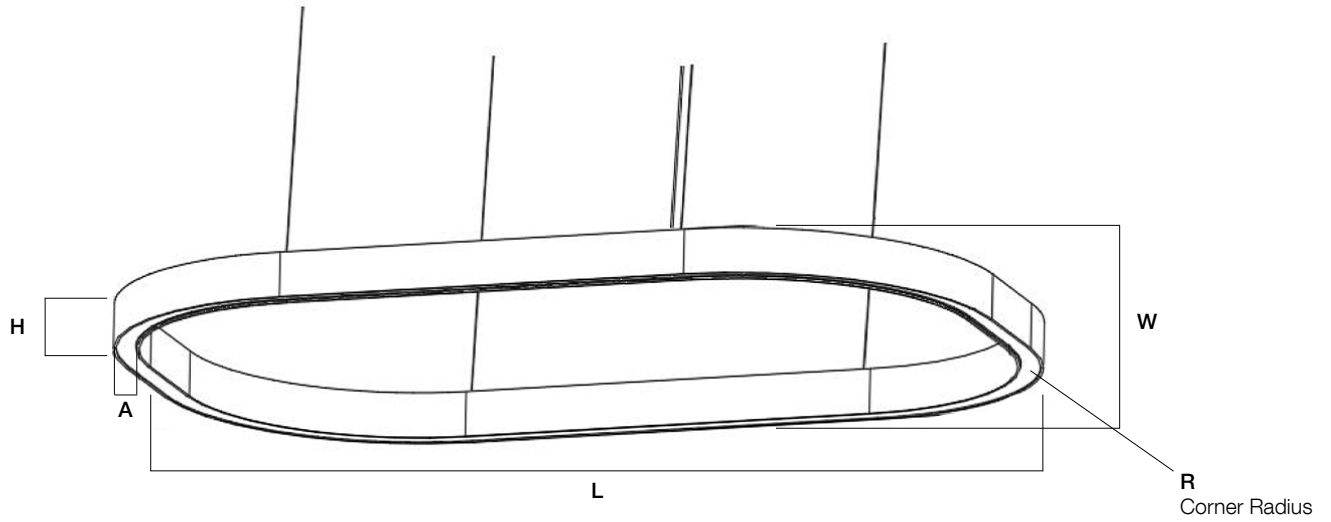

B SIZE & OUTPUT (CHOOSE ONE)

CODE **POWER / LUMEN**
 Specify: Length _____ Width _____ 5W per Foot / 105 lm/W

C CCT (CHOOSE ONE)

30 3000K
35 3500K
40 4000K

D MOUNTING

QM 5FT Steel Cable Direct Mount, 5-Inch Junction Box Cover Plate With Integral Driver

DIMENSIONS

LUMINAIRE CODE	A	L	W	H	R
LX2CL	2" (51mm)	Specify	Specify	3" (76mm)	11.81" (300mm)

DIMENSIONS

Quick Mount

LUX SERIES | LUX 2 CUSTOM LINEAR

COLOR CHART (CHOOSE ONE)

CC
RAL

Specify Color Code:
Specify RAL Color: