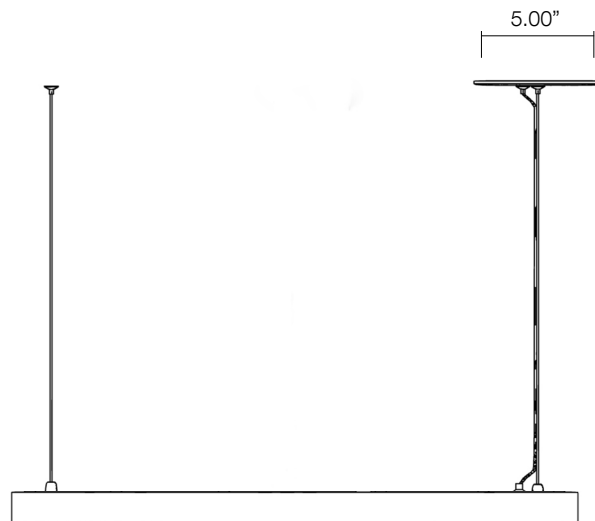

B SIZE & OUTPUT (CHOOSE ONE)

CODE **POWER / LUMEN**
 Specify: Length _____ Width _____ 5W per Foot / 105 lm/W

C CCT (CHOOSE ONE)

30 3000K
35 3500K
40 4000K

D MOUNTING

QM 5FT Steel Cable Direct Mount, 5-Inch Junction Box Cover Plate With Integral Driver

DIMENSIONS

LUMINAIRE CODE	A	L	W	H	R
LX2CL	2" (51mm)	Specify	Specify	3" (76mm)	11.81" (300mm)

DIMENSIONS

Quick Mount

LUX SERIES | LUX 2 CUSTOM LINEAR

COLOR CHART (CHOOSE ONE)

CC
RAL

Specify Color Code:
Specify RAL Color: