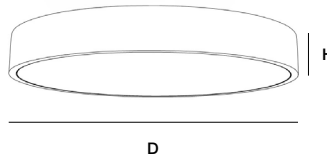

Suspended - 48" Luminaire

Surface Mount - 24" Luminaire

**Product Features**

Glow Series - Round shaped architectural luminaire housing from rolled aluminum profile, laser cut and seamlessly welded; available with matte Black, White, Silver or custom RAL finish; offered with steel cable suspension system through surface canopy with power feed cable; or optional height adjustable stem mount (power feed in rod); frosted PMMA lens; emit soft and even direct, direct/indirect illumination; SAMSUNG LED with above 90CRI color rendering; available in 2700K, 3000K, 3500K, 4000K; 85% of luminous flux after 50000 hours; cETLus Damp Location listed; universal power supply with 0-10v dimming capability.

**GLOW SERIES | GL**

**DIMENSIONS**

SERIES & SIZE	DIMENSION
GL-R1	D12" x H1.8"
GL-R1.3	D16" x H1.8"
GL-R1.5 / IR1.5	D19" x H3"
GL-R2 / IR2	D24" x H3"
GL-R3 / IR3	D36" x H3"
GL-R4 / IR4	D48" x H3"

**CM - Canopy Mount**

FIXTURE	CANOPY SIZE
GL-R1	10"
GL-R1.3	10"
GL-R1.5	10"
GL-R2	10"
GL-R3	10"
GL-R4	10"
GL-IR1.5	10"
GL-IR2	10"
GL-IR3	10"
GL-IR4	10"

**CM2 - Canopy Mount w/Center Ring**

FIXTURE	CANOPY SIZE
GL-R1	11"
GL-R1.3	11"
GL-R1.5	11"
GL-R2	11"
GL-R3	11"
GL-R4	14"
GL-IR1.5	11"
GL-IR2	14"
GL-IR3	14"
GL-IR4	16"