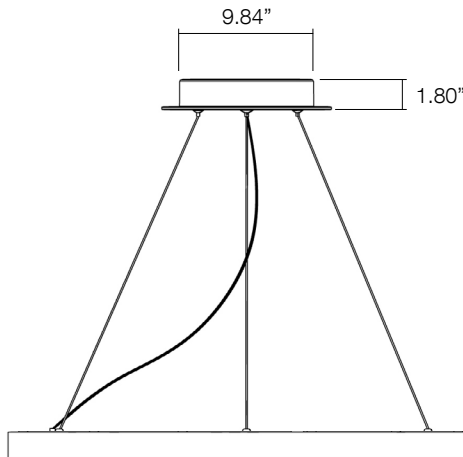

Suspended - 48" Luminaire

Surface Mount - 24" Luminaire

**Product Features**

Glow Series - Round shaped architectural luminaire housing from rolled aluminum profile, laser cut and seamlessly welded; available with matte Black, White, Silver or custom RAL finish; offered with steel cable suspension system through surface canopy with power feed cable; or optional height adjustable stem mount (power feed in rod); frosted PMMA lens; emit soft and even direct, direct/indirect illumination; SAMSUNG LED with above 90CRI color rendering; available in 2700K, 3000K, 3500K, 4000K; 85% of luminous flux after 50000 hours; cETLus Damp Location listed; universal power supply with 0-10v dimming capability.

**GLOW SERIES | GL**

**DIMENSIONS**

SERIES & SIZE	DIMENSION
GL-R1	D12" x H1.8"
GL-R1.3	D16" x H1.8"
GL-R1.5 / IR1.5	D19" x H3"
GL-R2 / IR2	D24" x H3"
GL-R3 / IR3	D36" x H3"
GL-R4 / IR4	D48" x H3"

**CM - Canopy Mount**

FIXTURE	CANOPY SIZE
GL-R1	10"
GL-R1.3	10"
GL-R1.5	10"
GL-R2	10"
GL-R3	10"
GL-R4	10"
GL-IR1.5	10"
GL-IR2	10"
GL-IR3	10"
GL-IR4	10"

**CM2 - Canopy Mount w/Center Ring**

FIXTURE	CANOPY SIZE
GL-R1	11"
GL-R1.3	11"
GL-R1.5	11"
GL-R2	11"
GL-R3	11"
GL-R4	14"
GL-IR1.5	11"
GL-IR2	14"
GL-IR3	14"
GL-IR4	16"