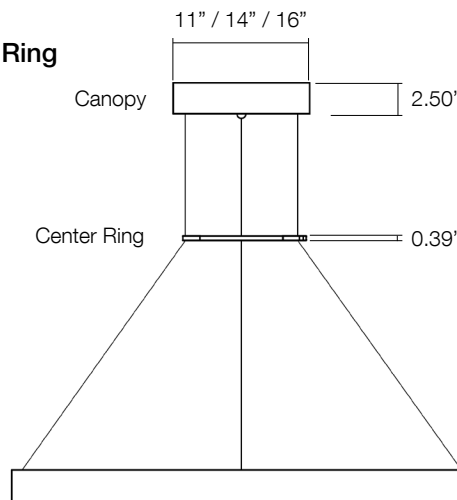

Suspended - 48" Luminaire

Surface Mount - 24" Luminaire

**Product Features**

Glow Series - Round shaped architectural luminaire housing from rolled aluminum profile, laser cut and seamlessly welded; available with matte Black, White, Silver or custom RAL finish; offered with steel cable suspension system through surface canopy with power feed cable; or optional height adjustable stem mount (power feed in rod); frosted PMMA lens; emit soft and even direct, direct/indirect illumination; SAMSUNG LED with above 90CRI color rendering; available in 2700K, 3000K, 3500K, 4000K; 85% of luminous flux after 50000 hours; cETLus Damp Location listed; universal power supply with 0-10v dimming capability.

**GLOW SERIES | GL**

**DIMENSIONS**

SERIES & SIZE	DIMENSION
GL-R1	D12" x H1.8"
GL-R1.3	D16" x H1.8"
GL-R1.5 / IR1.5	D19" x H3"
GL-R2 / IR2	D24" x H3"
GL-R3 / IR3	D36" x H3"
GL-R4 / IR4	D48" x H3"

**CM - Canopy Mount**

FIXTURE	CANOPY SIZE
GL-R1	10"
GL-R1.3	10"
GL-R1.5	10"
GL-R2	10"
GL-R3	10"
GL-R4	10"
GL-IR1.5	10"
GL-IR2	10"
GL-IR3	10"
GL-IR4	10"

**CM2 - Canopy Mount w/Center Ring**

FIXTURE	CANOPY SIZE
GL-R1	11"
GL-R1.3	11"
GL-R1.5	11"
GL-R2	11"
GL-R3	11"
GL-R4	14"
GL-IR1.5	11"
GL-IR2	14"
GL-IR3	14"
GL-IR4	16"