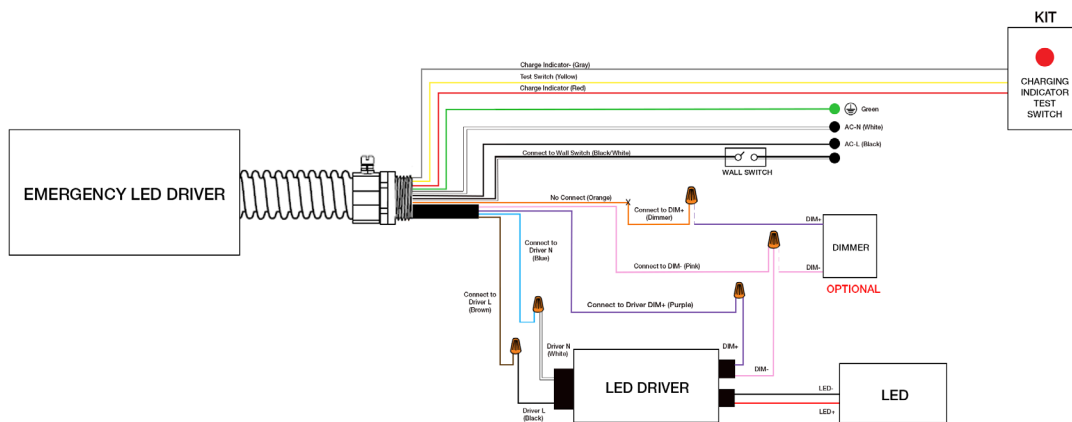

EMB SPEC

Model	Battery Capacity	Input	Output	Output Power	Operating Temp	Installation
EMB-H08170	90mins	100-347VAC	170VDC	8W	0°C ~ 50°C 32°F ~ 122°F	Field Install
EMB-H18170	90mins	100-347VAC	170VDC	18W	0°C ~ 50°C 32°F ~ 122°F	Field Install

COLOR CHART (CHOOSE ONE)

CC
RAL

Specify Color Code:

Specify RAL Color:

GR - Green	BL - Blue	PP - Purple	PK - Pink	RD - Red	OG - Orange	YW - Yellow
MB - Matte Black	GB - Gloss Black	MW - Matte White	GW - Gloss White	OB - Oil Rubbed Bronze	GZ - Gloss Bronze	MS - Matte Silver
MBS - Matte Brass	GBS - Gloss Brass	CNH285 - American Walnut	QL0928 - European Cherry	QL0503 - Light Oak	QL0411 - Maple	QL0908 - Palisander Santos