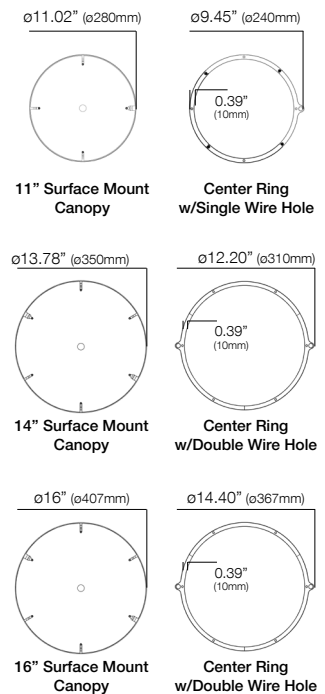

Suspended - 48" Luminaire

Surface Mount - 24" Luminaire

**Product Features**

Glow Series - Round shaped architectural luminaire housing from rolled aluminum profile, laser cut and seamlessly welded; available with matte Black, White, Silver or custom RAL finish; offered with steel cable suspension system through surface canopy with power feed cable; or optional height adjustable stem mount (power feed in rod); frosted PMMA lens; emit soft and even direct, direct/indirect illumination; SAMSUNG LED with above 90CRI color rendering; available in 2700K, 3000K, 3500K, 4000K; 85% of luminous flux after 50000 hours; cETLus Damp Location listed; universal power supply with 0-10v dimming capability.

**GLOW SERIES | GL**

**DIMENSIONS**

SERIES & SIZE	DIMENSION
GL-R1	D12" x H1.8"
GL-R1.3	D16" x H1.8"
GL-R1.5 / IR1.5	D19" x H3"
GL-R2 / IR2	D24" x H3"
GL-R3 / IR3	D36" x H3"
GL-R4 / IR4	D48" x H3"

**CM - Canopy Mount**

FIXTURE	CANOPY SIZE
GL-R1	10"
GL-R1.3	10"
GL-R1.5	10"
GL-R2	10"
GL-R3	10"
GL-R4	10"
GL-IR1.5	10"
GL-IR2	10"
GL-IR3	10"
GL-IR4	10"

**CM2 - Canopy Mount w/Center Ring**

FIXTURE	CANOPY SIZE
GL-R1	11"
GL-R1.3	11"
GL-R1.5	11"
GL-R2	11"
GL-R3	11"
GL-R4	14"
GL-IR1.5	11"
GL-IR2	14"
GL-IR3	14"
GL-IR4	16"

**COLOR CHART** (CHOOSE ONE)

CC  
RAL

Specify Color Code:

Specify RAL Color:

						
GR - Green	BL - Blue	PP - Purple	PK - Pink	RD - Red	OG - Orange	YW - Yellow
						
MB - Matte Black	GB - Gloss Black	MW - Matte White	GW - Gloss White	OB - Oil Rubbed Bronze	GZ - Gloss Bronze	MS - Matte Silver
						
MBS - Matte Brass	GBS - Gloss Brass	CNH285 - American Walnut	QL0928 - European Cherry	QL0503 - Light Oak	QL0411 - Maple	QL0908 - Palisander Santos