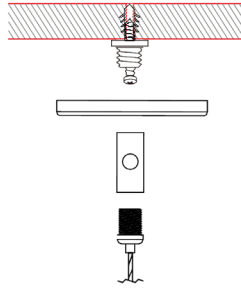

\*see pg 4 for spec

**LUMI SERIES | FOLIO**

**DIMENSIONS**

SIZE	DIMENSION			
	L	L1	W	H
L4	47.24"	45.03"	7.87"	0.94"
L8	94.48"	92.10"	7.87"	0.94"

**Quick Mount**

**PERFORMANCE**

Maximum Candela = 605.83  
 Located At Horizontal Angle = 90, Vertical Angle = 44.5  
 # 1 - Vertical Plane Through Horizontal Angles (0 - 180)  
 # 2 - Horizontal Cone Through Vertical Angle (44.5) (Through Max. Cd.)

**INSTALLATION**

**Drywall / Ceiling Tile Install**

Part# QMR / QMS

4.5-inch J-box plate  
for direct wiring with input & dimming source  
J-box plate supports (1) cable suspension

Part# QMR / QMS

1.6-inch mounting plate  
with drywall anchor  
(1) cable suspension

Optional: Butterfly Clips  
Part#CLIP-B

1.6-inch mounting plate  
with butterfly clips  
(1) cable suspension

**T-Grid Install**

Part# QMR-T / QMS-T

4.5-inch J-box plate  
Adjustable T-Bar Clip\*  
4" Octagon Box included with T-Bar Clip  
J-box plate supports (1) cable suspension