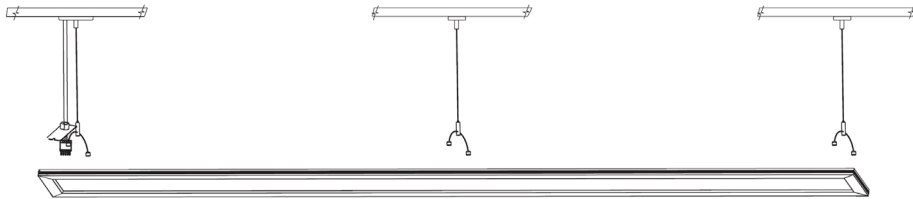

L8 - 8FT Stand-Alone Install