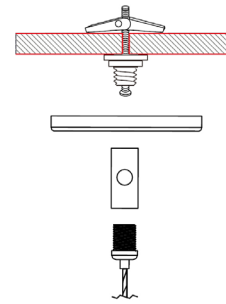

\*see pg 4 for spec

**LUMI SERIES | FOLIO**

**DIMENSIONS**

SIZE	DIMENSION			
	L	L1	W	H
L4	47.24"	45.03"	7.87"	0.94"
L8	94.48"	92.10"	7.87"	0.94"

**Quick Mount**

**PERFORMANCE**

Maximum Candela = 605.83  
 Located At Horizontal Angle = 90, Vertical Angle = 44.5  
 # 1 - Vertical Plane Through Horizontal Angles (0 - 180)  
 # 2 - Horizontal Cone Through Vertical Angle (44.5) (Through Max. Cd.)

**INSTALLATION**

**Drywall / Ceiling Tile Install**

Part# QMR / QMS

4.5-inch J-box plate  
for direct wiring with input & dimming source  
J-box plate supports (1) cable suspension

Part# QMR / QMS

1.6-inch mounting plate  
with drywall anchor  
(1) cable suspension

Optional: Butterfly Clips  
Part#CLIP-B

1.6-inch mounting plate  
with butterfly clips  
(1) cable suspension

**T-Grid Install**

Part# QMR-T / QMS-T

4.5-inch J-box plate  
Adjustable T-Bar Clip\*  
4" Octagon Box included with T-Bar Clip  
J-box plate supports (1) cable suspension