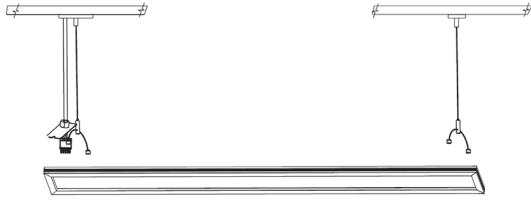

Part# QMR-T / QMS-T

1.6-inch mounting plate  
Adjustable T-Bar Clip\*  
(1) cable suspension

\*suitable for 9/16" Flat, 9/16" Slot, 15/16" Flat T-bar grid spec

**INSTALLATION**

**L4 - 4FT Stand-Alone Install**