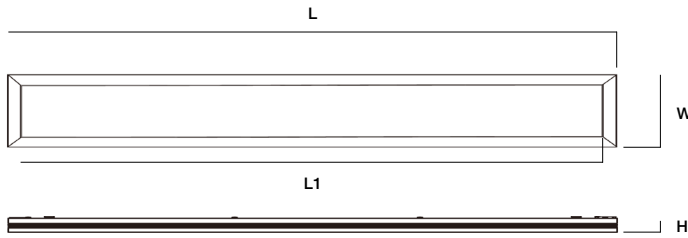

#### B SIZE & OUTPUT (CHOOSE ONE)

CODE	DISTRIBUTION	POWER & LUMEN	LPW	DIMENSION
<b>L4</b> <b>QS</b>	Edgelit with 60% Direct - 40% Indirect	40W    4,255lm	106	L47.24" x W7.87" x H0.94"
<b>L8</b> <b>QS</b>	Edgelit with 60% Direct - 40% Indirect	80W    8,511lm	106	L94.48" x W7.87" x H0.94"

#### D MOUNTING

<b>QMR</b> <b>QS</b>	5FT Suspension, 5FT White Power Cord, 4.5-Inch Round J-box Plate & 1.6-Inch Mounting Plate
<b>QMS</b> <b>QS</b>	5FT Suspension, 5FT White Power Cord, 4.5-Inch Square J-box Plate & 1.6-Inch Mounting Plate
<b>QMR-T</b> <b>QS</b>	5FT Suspension, 5FT White Power Cord, 4.5-Inch Round J-box Plate & 1.6-Inch Mounting Plate with Adjustable T-Bar Clip
<b>QMS-T</b> <b>QS</b>	5FT Suspension, 5FT White Power Cord, 4.5-Inch Square J-box Plate & 1.6-Inch Mounting Plate with Adjustable T-Bar Clip
<b>RMB</b> <b>QS</b>	Row Mount Bracket - see pg. 5, 6, 7 for detail - 4" Octagon box included, adjustable T-bar clip suitable for 9/16" Flat, 9/16" Slot, 15/16" Flat T-bar grid spec

\*see pg 4 for spec

**LUMI SERIES | FOLIO**

**DIMENSIONS**

SIZE	DIMENSION			
	L	L1	W	H
L4	47.24"	45.03"	7.87"	0.94"
L8	94.48"	92.10"	7.87"	0.94"

**Quick Mount**

**PERFORMANCE**

Maximum Candela = 605.83  
 Located At Horizontal Angle = 90, Vertical Angle = 44.5  
 # 1 - Vertical Plane Through Horizontal Angles (0 - 180)  
 # 2 - Horizontal Cone Through Vertical Angle (44.5) (Through Max. Cd.)