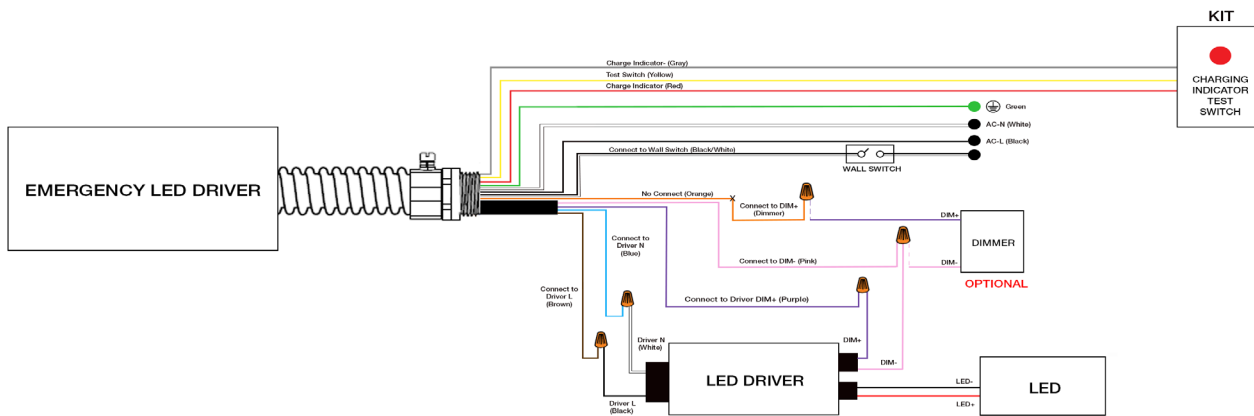

EMB SPEC

Model	Battery Capacity	Input	Output	Output Power	Operating Temp	Installation
EMB-H08170	90mins	100-347VAC	170VDC	8W	0°C ~ 50°C 32°F ~ 122°F	Field Install
EMB-H18170	90mins	100-347VAC	170VDC	18W	0°C ~ 50°C 32°F ~ 122°F	Field Install