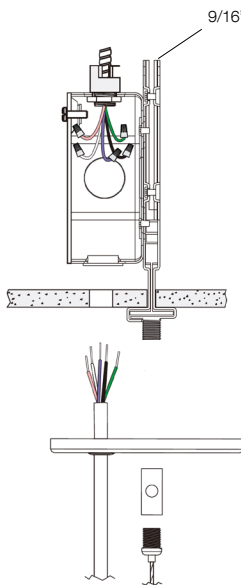

#### B SIZE & OUTPUT (CHOOSE ONE)

CODE	DISTRIBUTION	POWER & LUMEN	LPW	DIMENSION
<b>L4</b> <b>QS</b>	Edgelit with 60% Direct - 40% Indirect	40W    4,255lm	106	L47.24" x W7.87" x H0.94"
<b>L8</b> <b>QS</b>	Edgelit with 60% Direct - 40% Indirect	80W    8,511lm	106	L94.48" x W7.87" x H0.94"

\*see pg 4 for spec

**LUMI SERIES | FOLIO**

**DIMENSIONS**

SIZE	DIMENSION			
	L	L1	W	H
L4	47.24"	45.03"	7.87"	0.94"
L8	94.48"	92.10"	7.87"	0.94"

**Quick Mount**

**PERFORMANCE**

Maximum Candela = 605.83  
 Located At Horizontal Angle = 90, Vertical Angle = 44.5  
 # 1 - Vertical Plane Through Horizontal Angles (0 - 180)  
 # 2 - Horizontal Cone Through Vertical Angle (44.5) (Through Max. Cd.)

**INSTALLATION**

**Drywall / Ceiling Tile Install**

Part# QMR / QMS

4.5-inch J-box plate  
for direct wiring with input & dimming source  
J-box plate supports (1) cable suspension

Part# QMR / QMS

1.6-inch mounting plate  
with drywall anchor  
(1) cable suspension

Optional: Butterfly Clips  
Part#CLIP-B

1.6-inch mounting plate  
with butterfly clips  
(1) cable suspension

**T-Grid Install**

Part# QMR-T / QMS-T

4.5-inch J-box plate  
Adjustable T-Bar Clip\*  
4" Octagon Box included with T-Bar Clip  
J-box plate supports (1) cable suspension