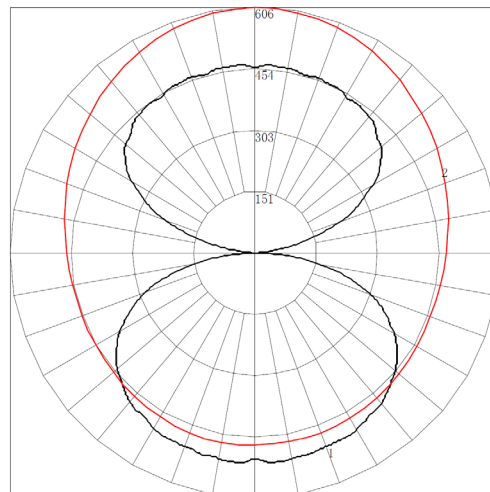

#### B SIZE & OUTPUT (CHOOSE ONE)

CODE	DISTRIBUTION	POWER & LUMEN	LPW	DIMENSION
<b>L4</b> <b>QS</b>	Edgelit with 60% Direct - 40% Indirect	40W    4,255lm	106	L47.24" x W7.87" x H0.94"
<b>L8</b> <b>QS</b>	Edgelit with 60% Direct - 40% Indirect	80W    8,511lm	106	L94.48" x W7.87" x H0.94"

\*see pg 4 for spec

**LUMI SERIES | FOLIO**

**DIMENSIONS**

SIZE	DIMENSION			
	L	L1	W	H
L4	47.24"	45.03"	7.87"	0.94"
L8	94.48"	92.10"	7.87"	0.94"

**Quick Mount**

**PERFORMANCE**

Maximum Candela = 605.83  
 Located At Horizontal Angle = 90, Vertical Angle = 44.5  
 # 1 - Vertical Plane Through Horizontal Angles (0 - 180)  
 # 2 - Horizontal Cone Through Vertical Angle (44.5) (Through Max. Cd.)