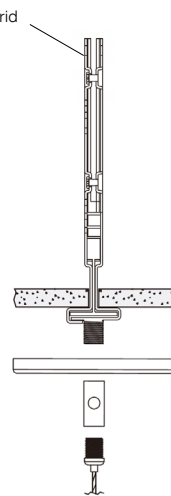

#### B SIZE & OUTPUT (CHOOSE ONE)

CODE	DISTRIBUTION	POWER & LUMEN	LPW	DIMENSION
<b>L4</b> <b>QS</b>	Edgelit with 60% Direct - 40% Indirect	40W    4,255lm	106	L47.24" x W7.87" x H0.94"
<b>L8</b> <b>QS</b>	Edgelit with 60% Direct - 40% Indirect	80W    8,511lm	106	L94.48" x W7.87" x H0.94"

\*see pg 4 for spec

**LUMI SERIES | FOLIO**

**DIMENSIONS**

SIZE	DIMENSION			
	L	L1	W	H
L4	47.24"	45.03"	7.87"	0.94"
L8	94.48"	92.10"	7.87"	0.94"

**Quick Mount**

**PERFORMANCE**

Maximum Candela = 605.83  
 Located At Horizontal Angle = 90, Vertical Angle = 44.5  
 # 1 - Vertical Plane Through Horizontal Angles (0 - 180)  
 # 2 - Horizontal Cone Through Vertical Angle (44.5) (Through Max. Cd.)

Optional: Butterfly Clips  
Part#CLIP-B

1.6-inch mounting plate  
with butterfly clips  
(1) cable suspension

**T-Grid Install**

Part# QMR-T / QMS-T

4.5-inch J-box plate  
Adjustable T-Bar Clip\*  
4" Octagon Box included with T-Bar Clip  
J-box plate supports (1) cable suspension

Part# QMR-T / QMS-T

1.6-inch mounting plate  
Adjustable T-Bar Clip\*  
(1) cable suspension

\*suitable for 9/16" Flat, 9/16" Slot, 15/16" Flat T-bar grid spec

**INSTALLATION**

**L4 - 4FT Stand-Alone Install**