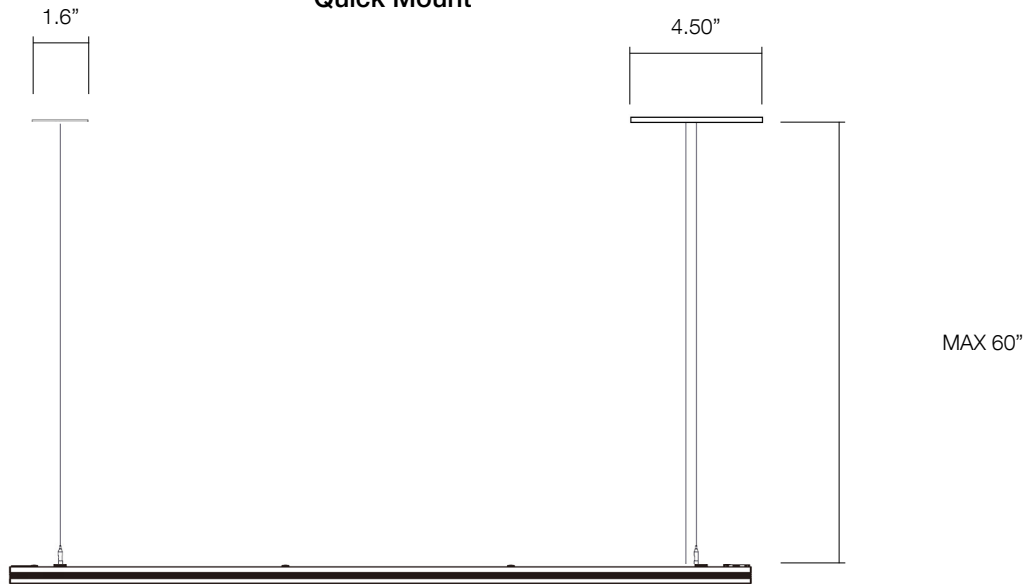

#### B SIZE & OUTPUT (CHOOSE ONE)

CODE	DISTRIBUTION	POWER & LUMEN	LPW	DIMENSION
<b>L4</b> <b>QS</b>	Edgelit with 60% Direct - 40% Indirect	40W    4,255lm	106	L47.24" x W7.87" x H0.94"
<b>L8</b> <b>QS</b>	Edgelit with 60% Direct - 40% Indirect	80W    8,511lm	106	L94.48" x W7.87" x H0.94"

\*see pg 4 for spec

**LUMI SERIES | FOLIO**

**DIMENSIONS**

SIZE	DIMENSION			
	L	L1	W	H
L4	47.24"	45.03"	7.87"	0.94"
L8	94.48"	92.10"	7.87"	0.94"

**Quick Mount**

**PERFORMANCE**

Maximum Candela = 605.83  
 Located At Horizontal Angle = 90, Vertical Angle = 44.5  
 # 1 - Vertical Plane Through Horizontal Angles (0 - 180)  
 # 2 - Horizontal Cone Through Vertical Angle (44.5) (Through Max. Cd.)