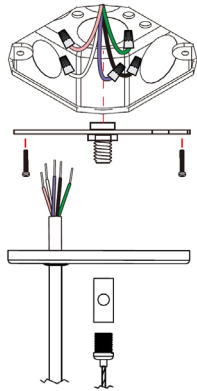

#### D MOUNTING

<b>QMR</b> <b>QS</b>	5FT Suspension, 5FT White Power Cord, 4.5-Inch Round J-box Plate & 1.6-Inch Mounting Plate
<b>QMS</b> <b>QS</b>	5FT Suspension, 5FT White Power Cord, 4.5-Inch Square J-box Plate & 1.6-Inch Mounting Plate
<b>QMR-T</b> <b>QS</b>	5FT Suspension, 5FT White Power Cord, 4.5-Inch Round J-box Plate & 1.6-Inch Mounting Plate with Adjustable T-Bar Clip
<b>QMS-T</b> <b>QS</b>	5FT Suspension, 5FT White Power Cord, 4.5-Inch Square J-box Plate & 1.6-Inch Mounting Plate with Adjustable T-Bar Clip
<b>RMB</b> <b>QS</b>	Row Mount Bracket - see pg. 5, 6, 7 for detail - 4" Octagon box included, adjustable T-bar clip suitable for 9/16" Flat, 9/16" Slot, 15/16" Flat T-bar grid spec

\*see pg 4 for spec

**LUMI SERIES | FOLIO**

**DIMENSIONS**

SIZE	DIMENSION			
	L	L1	W	H
L4	47.24"	45.03"	7.87"	0.94"
L8	94.48"	92.10"	7.87"	0.94"

**Quick Mount**

**PERFORMANCE**

Maximum Candela = 605.83  
 Located At Horizontal Angle = 90, Vertical Angle = 44.5  
 # 1 - Vertical Plane Through Horizontal Angles (0 - 180)  
 # 2 - Horizontal Cone Through Vertical Angle (44.5) (Through Max. Cd.)

**INSTALLATION**

**Drywall / Ceiling Tile Install**

Part# QMR / QMS

4.5-inch J-box plate  
for direct wiring with input & dimming source  
J-box plate supports (1) cable suspension

Part# QMR / QMS

1.6-inch mounting plate  
with drywall anchor  
(1) cable suspension

Optional: Butterfly Clips  
Part#CLIP-B

1.6-inch mounting plate  
with butterfly clips  
(1) cable suspension

**T-Grid Install**

Part# QMR-T / QMS-T

4.5-inch J-box plate  
Adjustable T-Bar Clip\*  
4" Octagon Box included with T-Bar Clip  
J-box plate supports (1) cable suspension