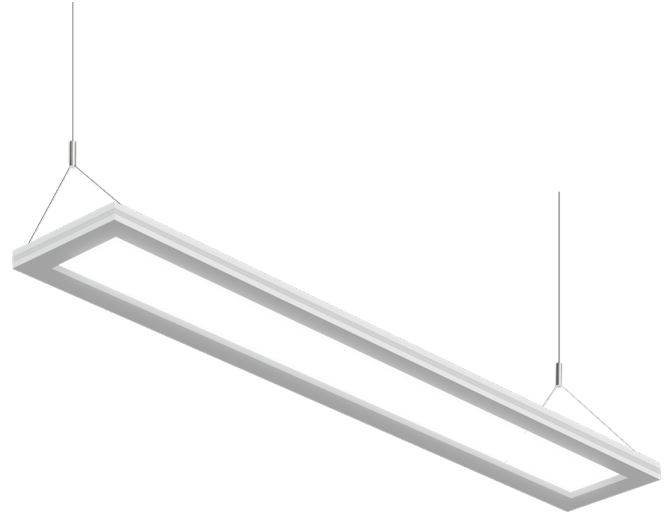

Non-Illuminated

Illuminated

**Product Features**

LUMI Series - FOLIO - modern suspended architectural luminaire, semi-transparent optics panel, enveloped in ultra thin 1” aluminum frame. Edgelit illumination creates the “floating” effect, and offers soft direct-indirect illumination. Housing from aluminum extruded profile; available with standard matte White; linkable design for extended row mount installation; steel cable suspension system through surface canopy; 90CRI; field selectable CCT 3000K ~ 4000K; 88% of luminous flux after 50,000 hours; cULus damp location listed; universal power supply with 0-10v dimming capability.