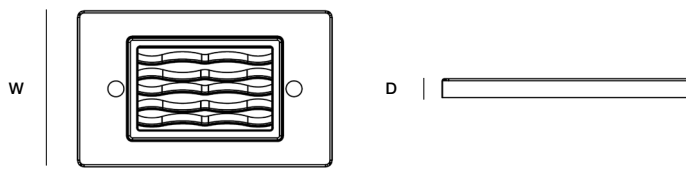

L4.52" x W2.74" x D1.34"

Face Plate - 1: Tapered Trim

DIMENSION

L4.72" x W2.95" x D0.34"

Face Plate - 2: Designer Style Trim

DIMENSION

L4.72" x W2.95" x D0.34"

GLIM SERIES | GM-STP

DIMENSIONS - INSERTS

For Face Plate - 1: Tapered Trim

For Face Plate - 2: Designer Style Trim

HL

DIMENSION
L3.86" x W2.13" x D0.23"

HW

DIMENSION
L3.94" x W2.26" x D0.24"

VL

DIMENSION
L3.86" x W2.13" x D0.23"

VW

DIMENSION
L3.94" x W2.26" x D0.24"

HV

DIMENSION
L3.86" x W2.13" x D0.95"

VV

DIMENSION
L3.86" x W2.13" x D0.95"

OP