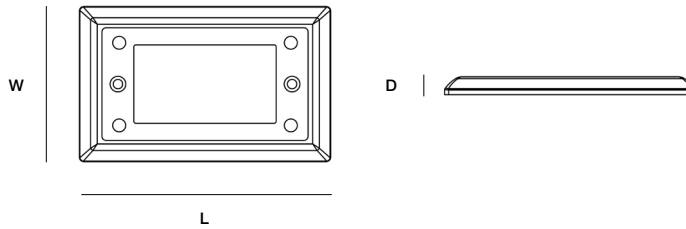

GZ - Gloss Bronze

MS - Matte Silver

MBS - Matte Brass

GBS - Gloss Brass

GLIM SERIES | GM-STP

DIMENSIONS - MODULE / FACE PLATE

Light Module

DIMENSION

L4.52" x W2.74" x D1.34"

Face Plate - 1: Tapered Trim

DIMENSION

L4.72" x W2.95" x D0.34"

Face Plate - 2: Designer Style Trim

DIMENSION

L4.72" x W2.95" x D0.34"

GLIM SERIES | GM-STP

DIMENSIONS - INSERTS

For Face Plate - 1: Tapered Trim

For Face Plate - 2: Designer Style Trim

HL

DIMENSION
L3.86" x W2.13" x D0.23"

HW

DIMENSION
L3.94" x W2.26" x D0.24"

VL

DIMENSION
L3.86" x W2.13" x D0.23"

VW

DIMENSION
L3.94" x W2.26" x D0.24"

HV

DIMENSION
L3.86" x W2.13" x D0.95"

VV

DIMENSION
L3.86" x W2.13" x D0.95"

OP