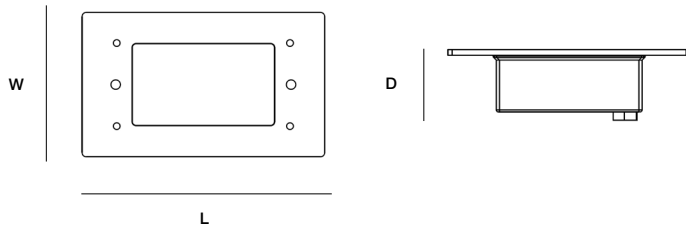

GZ - Gloss Bronze

MS - Matte Silver

MBS - Matte Brass

GBS - Gloss Brass

GLIM SERIES | GM-STP

DIMENSIONS - MODULE / FACE PLATE

Light Module

DIMENSION

L4.52" x W2.74" x D1.34"

Face Plate - 1: Tapered Trim

DIMENSION

L4.72" x W2.95" x D0.34"

Face Plate - 2: Designer Style Trim

DIMENSION

L4.72" x W2.95" x D0.34"

GLIM SERIES | GM-STP

DIMENSIONS - INSERTS

For Face Plate - 1: Tapered Trim

For Face Plate - 2: Designer Style Trim

HL

DIMENSION
L3.86" x W2.13" x D0.23"

HW

DIMENSION
L3.94" x W2.26" x D0.24"

VL

DIMENSION
L3.86" x W2.13" x D0.23"

VW

DIMENSION
L3.94" x W2.26" x D0.24"

HV

DIMENSION
L3.86" x W2.13" x D0.95"

VV

DIMENSION
L3.86" x W2.13" x D0.95"

OP