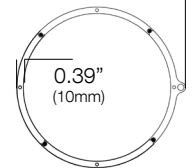

Center Ring w/Single Wire Hole

ø13.78" (ø350mm)