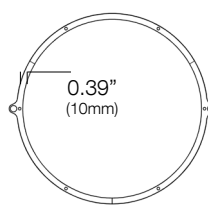

REVOLVE SERIES | RV-84

DIMENSIONS

INNER

FIXTURE MODEL

- RV-84-IN2
- RV-84-IN3
- RV-84-IN4
- RV-84-IN5

DIMENSION

- D24" x W1.4" x H1.3"
 - D36" x W1.4" x H1.3"
 - D48" x W1.4" x H1.3"
 - D60" x W1.4" x H1.3"
- D = Outer Diameter

MOUNTING CANOPY OPTION

- CM-10", CM2-11", QM, SM
- CM-10", CM2-11", QM, SM
- CM-10", CM2-11", QM, SM
- CM-14", CM2-14", QM, SM

OUTER

FIXTURE MODEL

- RV-84-OU2
- RV-84-OU3
- RV-84-OU4
- RV-84-OU5

DIMENSION

- D24" x W1.4" x H1.3"
 - D36" x W1.4" x H1.3"
 - D48" x W1.4" x H1.3"
 - D60" x W1.4" x H1.3"
- D = Outer Diameter

CM2 - Canopy Mount w/Center Ring

FIXTURE	CANOPY SIZE
RV-84-IN2	11"
RV-84-IN3	11"
RV-84-IN4	11"
RV-84-IN5	14"
RV-84-OU2	11"
RV-84-OU3	11"
RV-84-OU4	11"
RV-84-OU5	14"

ø11.02" (ø280mm)

11" Surface Mount Canopy

ø9.45" (ø240mm)

Center Ring w/Single Wire Hole

ø13.78" (ø350mm)

14" Surface Mount Canopy

ø12.20" (ø310mm)

Center Ring w/Double Wire Hole

MOUNTING OPTIONS

QM - Quick Mount w/Surface Mount Canopy