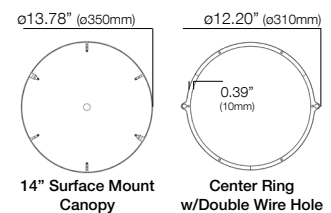

Suspended - 36" Luminaire

Surface Mount - 24" Luminaire

Product Features

Glow Slim Series - Ultra low profile round shaped architectural luminaire housing from rolled aluminum profile, laser cut and seamlessly welded; available with matte Black, White, Silver or custom RAL finish; offered with steel cable suspension system through surface canopy; or optional surface mount; power supply unit to be installed in canopy or remote; frosted PMMA lens; emit soft and even direct illumination; SAMSUNG LED with above 90CRI color rendering; available in 2700K, 3000K, 3500K, 4000K; 85% of luminous flux after 50000 hours; cETLus Damp Location listed; universal power supply with 0-10v dimming capability.

GLOW SLIM SERIES | GL-S

DIMENSIONS

SERIES & SIZE	DIMENSION
GL-S-R1	D12" x H0.9"
GL-S-R1.3	D16" x H0.9"
GL-S-R1.5	D19" x H0.9"
GL-S-R2	D24" x H0.9"
GL-S-R3	D36" x H0.9"
GL-S-R4	D48" x H0.9"

CM - Canopy Mount

FIXTURE	CANOPY SIZE
GL-S-R1	10"
GL-S-R1.3	10"
GL-S-R1.5	10"
GL-S-R2	10"
GL-S-R3	10"
GL-S-R4	10"

CM2 - Canopy Mount w/Center Ring

FIXTURE	CANOPY SIZE
GL-S-R1	11"
GL-S-R1.3	11"
GL-S-R1.5	11"
GL-S-R2	11"
GL-S-R3	11"
GL-S-R4	14"