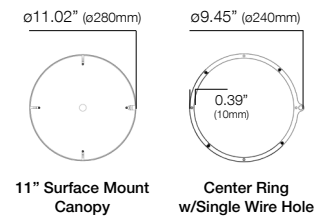

GLOW SLIM SERIES | GL-S

DIMENSIONS

SERIES & SIZE	DIMENSION
GL-S-R1	D12" x H0.9"
GL-S-R1.3	D16" x H0.9"
GL-S-R1.5	D19" x H0.9"
GL-S-R2	D24" x H0.9"
GL-S-R3	D36" x H0.9"
GL-S-R4	D48" x H0.9"

CM - Canopy Mount

FIXTURE	CANOPY SIZE
GL-S-R1	10"
GL-S-R1.3	10"
GL-S-R1.5	10"
GL-S-R2	10"
GL-S-R3	10"
GL-S-R4	10"

CM2 - Canopy Mount w/Center Ring

FIXTURE	CANOPY SIZE
GL-S-R1	11"
GL-S-R1.3	11"
GL-S-R1.5	11"
GL-S-R2	11"
GL-S-R3	11"
GL-S-R4	14"