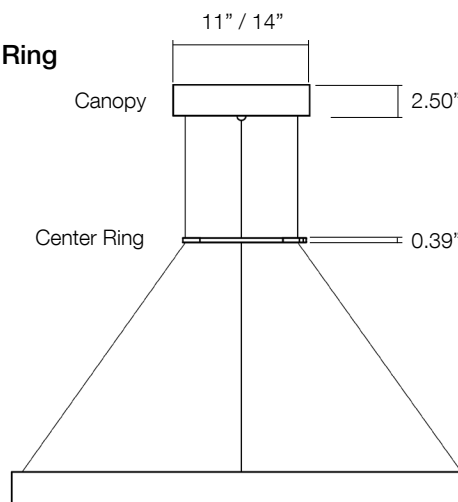

Suspended - 36" Luminaire

Surface Mount - 24" Luminaire

Product Features

Glow Slim Series - Ultra low profile round shaped architectural luminaire housing from rolled aluminum profile, laser cut and seamlessly welded; available with matte Black, White, Silver or custom RAL finish; offered with steel cable suspension system through surface canopy; or optional surface mount; power supply unit to be installed in canopy or remote; frosted PMMA lens; emit soft and even direct illumination; SAMSUNG LED with above 90CRI color rendering; available in 2700K, 3000K, 3500K, 4000K; 85% of luminous flux after 50000 hours; cETLus Damp Location listed; universal power supply with 0-10v dimming capability.

GLOW SLIM SERIES | GL-S

DIMENSIONS

SERIES & SIZE	DIMENSION
GL-S-R1	D12" x H0.9"
GL-S-R1.3	D16" x H0.9"
GL-S-R1.5	D19" x H0.9"
GL-S-R2	D24" x H0.9"
GL-S-R3	D36" x H0.9"
GL-S-R4	D48" x H0.9"

CM - Canopy Mount

FIXTURE	CANOPY SIZE
GL-S-R1	10"
GL-S-R1.3	10"
GL-S-R1.5	10"
GL-S-R2	10"
GL-S-R3	10"
GL-S-R4	10"

CM2 - Canopy Mount w/Center Ring

FIXTURE	CANOPY SIZE
GL-S-R1	11"
GL-S-R1.3	11"
GL-S-R1.5	11"
GL-S-R2	11"
GL-S-R3	11"
GL-S-R4	14"