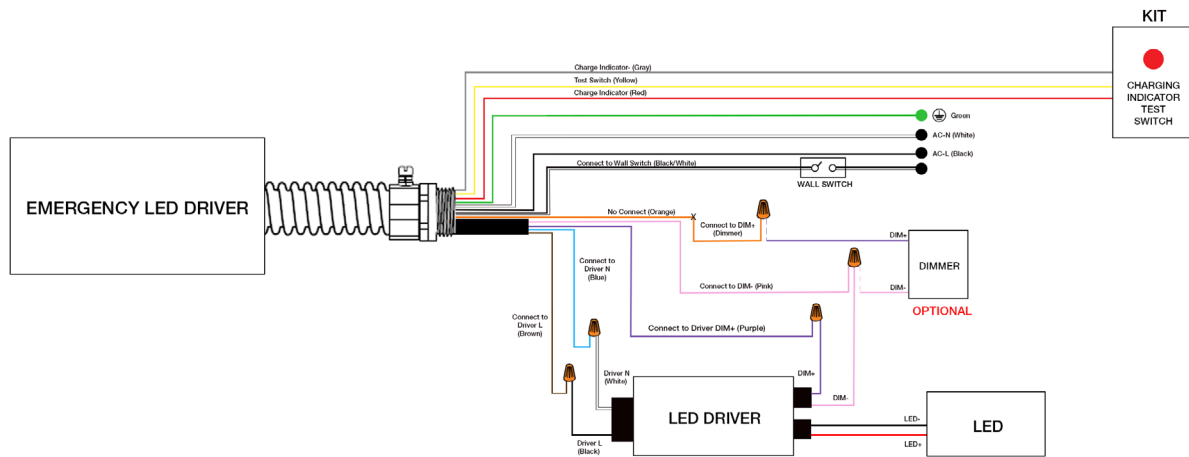

Suspended - 36" Luminaire

Surface Mount - 24" Luminaire

Product Features

Glow Slim Series - Ultra low profile round shaped architectural luminaire housing from rolled aluminum profile, laser cut and seamlessly welded; available with matte Black, White, Silver or custom RAL finish; offered with steel cable suspension system through surface canopy; or optional surface mount; power supply unit to be installed in canopy or remote; frosted PMMA lens; emit soft and even direct illumination; SAMSUNG LED with above 90CRI color rendering; available in 2700K, 3000K, 3500K, 4000K; 85% of luminous flux after 50000 hours; cETLus Damp Location listed; universal power supply with 0-10v dimming capability.

FIXTURE	CANOPY SIZE
GL-S-R1	10"
GL-S-R1.3	10"
GL-S-R1.5	10"
GL-S-R2	10"
GL-S-R3	10"
GL-S-R4	10"

CM2 - Canopy Mount w/Center Ring

FIXTURE	CANOPY SIZE
GL-S-R1	11"
GL-S-R1.3	11"
GL-S-R1.5	11"
GL-S-R2	11"
GL-S-R3	11"
GL-S-R4	14"

GLOW SLIM SERIES | GL-S

EMB SPEC

Model	Battery Capacity	Input	Output	Output Power	Operating Temp	Installation
EMB-H08170	90mins	100-347VAC	170VDC	8W	0°C ~ 50°C 32°F ~ 122°F	Field Install

COLOR CHART (CHOOSE ONE)