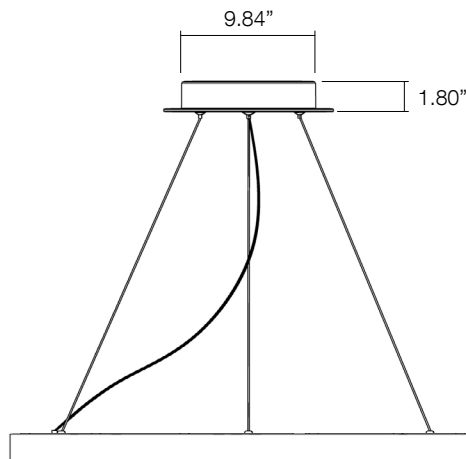

Suspended - 36" Luminaire

Surface Mount - 24" Luminaire

Product Features

Glow Slim Series - Ultra low profile round shaped architectural luminaire housing from rolled aluminum profile, laser cut and seamlessly welded; available with matte Black, White, Silver or custom RAL finish; offered with steel cable suspension system through surface canopy; or optional surface mount; power supply unit to be installed in canopy or remote; frosted PMMA lens; emit soft and even direct illumination; SAMSUNG LED with above 90CRI color rendering; available in 2700K, 3000K, 3500K, 4000K; 85% of luminous flux after 50000 hours; cETLus Damp Location listed; universal power supply with 0-10v dimming capability.

GLOW SLIM SERIES | GL-S

DIMENSIONS

SERIES & SIZE	DIMENSION
GL-S-R1	D12" x H0.9"
GL-S-R1.3	D16" x H0.9"
GL-S-R1.5	D19" x H0.9"
GL-S-R2	D24" x H0.9"
GL-S-R3	D36" x H0.9"
GL-S-R4	D48" x H0.9"

CM - Canopy Mount

FIXTURE	CANOPY SIZE
GL-S-R1	10"
GL-S-R1.3	10"
GL-S-R1.5	10"
GL-S-R2	10"
GL-S-R3	10"
GL-S-R4	10"

CM2 - Canopy Mount w/Center Ring

FIXTURE	CANOPY SIZE
GL-S-R1	11"
GL-S-R1.3	11"
GL-S-R1.5	11"
GL-S-R2	11"
GL-S-R3	11"
GL-S-R4	14"