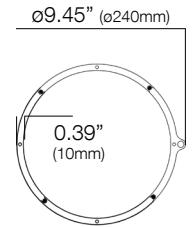

Center Ring w/Single Wire Hole