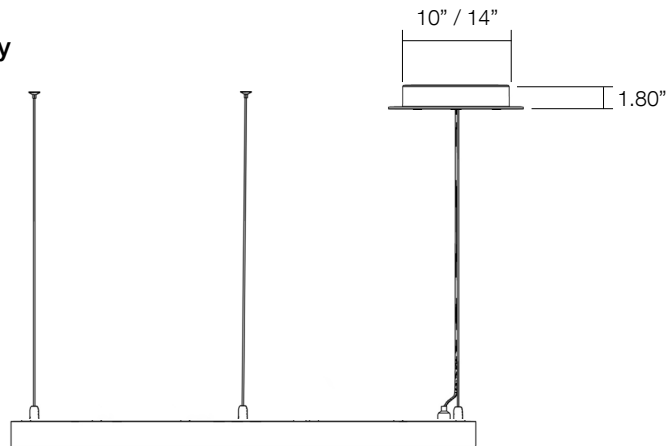

Direct

**Product Features**

Revolve Series 83 - an IP65 Wet Location ring shaped versatile architectural luminaire housing from rolled aluminum extruded profile, seamlessly welded; available with standard matte Black, White, Silver or custom RAL finish; available with steel cable suspension system through surface or direct ceiling mount; power supply unit to be installed in canopy or remote; entire luminaire homogeneously illuminated, single ring shaped frosted PMMA lens; soft direct illumination characteristic for general illumination and maximum visual comfort; SAMSUNG LED with above 90CRI; available in 2700K, 3000K, 3500K, 4000K; 85% of luminous flux after 50000 hours; ETL wet location listed; universal power supply with 0-10v dimming capability.

**REVOLVE SERIES | RV-83**

**DIMENSIONS**

Direct

FIXTURE MODEL	DIMENSION	MOUNTING CANOPY OPTION
RV-83-D2	D24" x W1.3" x H1.5"	QM, SM
RV-83-D3	D36" x W1.3" x H1.5"	QM, SM
RV-83-D4	D47" x W1.3" x H1.5"	QM, SM
RV-83-D5	D59" x W1.3" x H1.5"	QM, SM

D = Outer Diameter

**MOUNTING OPTIONS**

**QM - Quick Mount w/Surface Mount Canopy**

FIXTURE	CANOPY SIZE
RV-83-D2	10"
RV-83-D3	10"
RV-83-D4	10"
RV-83-D5	14"

**COLOR CHART** (CHOOSE ONE)

**CC**  
**RAL**

Specify Color Code:  
Specify RAL Color: