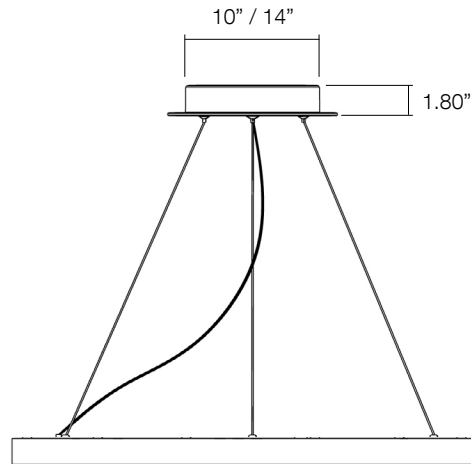

RV-87 - 3" Width Profile Direct

Product Features

Revolve Series 87 - Make a bold statement with 3" width Revolve, a striking blend of modern design and powerful performance. Its sleek circular form and wide luminous band create an unforgettable focal point, flooding spaces with smooth, glare-free light that feels both dramatic and inviting. Perfect for lobbies, offices, and hospitality environments, this fixture transforms ceilings into design features, offering customizable lumen output, finishes, and mounting styles for various application, single ring shaped frosted PMMA lens; soft direct illumination for general illumination and maximum visual comfort; SAMSUNG LED with above 90CRI; available in 2700K, 3000K, 3500K, 4000K, RGBW and Tunable White; 85% of luminous flux after 50000-hours; ETL damp location listed; universal power supply with 0-10v dimming capability.

REVOLVE SERIES | RV-87 3" PROFILE

DIMENSIONS

FIXTURE MODEL	DIMENSION	MOUNTING CANOPY OPTION
RV-87-D2	D24" x W3.1" x H3.94"	CM-10", CM2-11", QM, SM
RV-87-D3	D36" x W3.1" x H3.94"	CM-10", CM2-11", QM, SM
RV-87-D4	D48" x W3.1" x H3.94"	CM-10", CM2-11", QM, SM
RV-87-D5	D60" x W3.1" x H3.94"	CM-14", CM2-14", QM, SM
RV-87-D6.5	D79" x W3.1" x H3.94"	CM-14", CM2-14", QM, SM
RV-87-D8	D95" x W3.1" x H3.94"	QM, SM
RV-87-D10	D118" x W3.1" x H3.94"	QM, SM
RV-87-D13.5	D166" x W3.1" x H3.94"	QM, SM
RV-87-D16	D197" x W3.1" x H3.94"	QM, SM

D = Outer Diameter

MOUNTING OPTIONS

CM - Canopy Mount

FIXTURE	CANOPY SIZE
RV-87-D2	10"
RV-87-D3	10"
RV-87-D4	10"
RV-87-D5	14"
RV-87-D6.5	14"

QM - Quick Mount w/Surface Mount Canopy

FIXTURE	CANOPY SIZE
RV-87-D2	10"
RV-87-D3	10"
RV-87-D4	10"
RV-87-D5	14"
RV-87-D6.5	14"
RV-87-D8	14"
RV-87-D10	14"
RV-87-D13.5	14"
RV-87-D16	14"