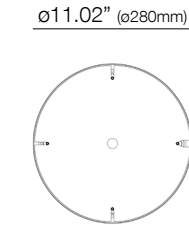

DIMENSIONS

Direct

FIXTURE MODEL

- RV-82-D2
- RV-82-D3
- RV-82-D4
- RV-82-D5
- RV-82-D6.5

DIMENSION

- D24" x W1.3" x H1.5"
- D36" x W1.3" x H1.5"
- D48" x W1.3" x H1.5"
- D60" x W1.3" x H1.5"
- D79" x W1.3" x H1.5"

DIMENSION

- D24" x W1.7" x H2.7"
- D36" x W1.7" x H2.7"
- D48" x W1.7" x H2.7"
- D60" x W1.7" x H2.7"
- D79" x W1.7" x H2.7"

MOUNTING CANOPY OPTION

- CM-10", CM2-11", QM, SM
- CM-10", CM2-11", QM, SM
- CM-10", CM2-11", QM, SM
- CM-14", CM2-14", QM, SM
- CM-14", CM2-14", QM, SM

D = Outer Diameter

MOUNTING OPTIONS

CM - Canopy Mount

FIXTURE	CANOPY SIZE
RV-82-D2	10"
RV-82-D3	10"
RV-82-D4	10"
RV-82-D5	14"
RV-82-D6.5	14"
RV-82-UD2	10"
RV-82-UD3	10"
RV-82-UD4	10"
RV-82-UD5	14"
RV-82-UD6.5	14"

CM2 - Canopy Mount w/Center Ring

FIXTURE	CANOPY SIZE
RV-82-D2	11"
RV-82-D3	11"
RV-82-D4	11"
RV-82-D5	14"
RV-82-D6.5	14"
RV-82-UD2	11"
RV-82-UD3	11"
RV-82-UD4	11"
RV-82-UD5	14"
RV-82-UD6.5	14"

11" Surface Mount Canopy