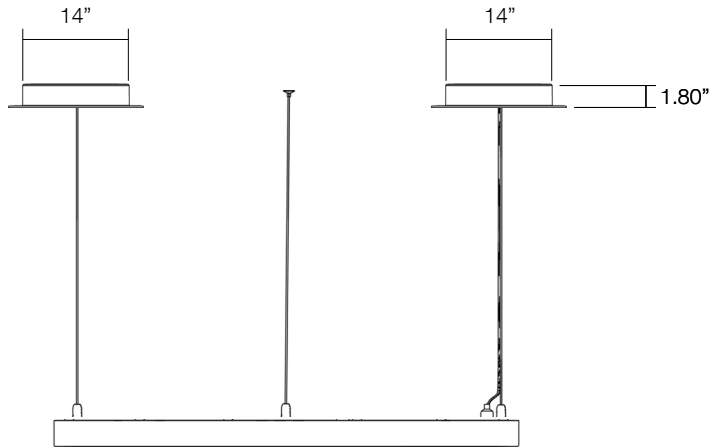

FIXTURE	CANOPY SIZE
RV-82-D6.5	14"
RV-82-UD6.5	14"