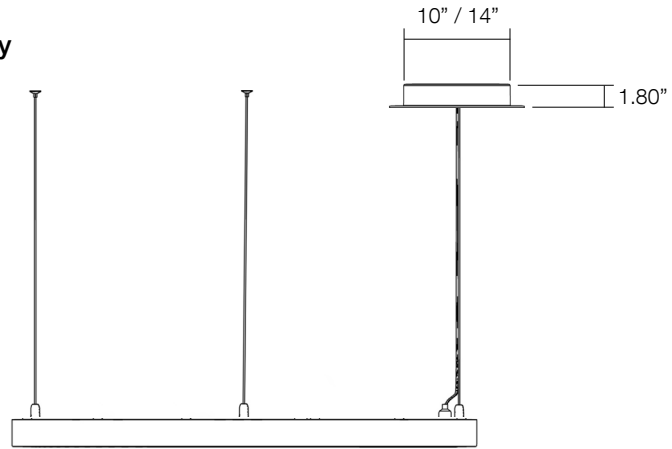

DIMENSION

- D24" x W1.7" x H2.7"
- D36" x W1.7" x H2.7"
- D48" x W1.7" x H2.7"
- D60" x W1.7" x H2.7"
- D79" x W1.7" x H2.7"

MOUNTING CANOPY OPTION

- CM-10", CM2-11", QM, SM
- CM-10", CM2-11", QM, SM
- CM-10", CM2-11", QM, SM
- CM-14", CM2-14", QM, SM
- CM-14", CM2-14", QM, SM

D = Outer Diameter

MOUNTING OPTIONS

CM - Canopy Mount

FIXTURE	CANOPY SIZE
RV-82-D2	10"
RV-82-D3	10"
RV-82-D4	10"
RV-82-D5	14"
RV-82-D6.5	14"
RV-82-UD2	10"
RV-82-UD3	10"
RV-82-UD4	10"
RV-82-UD5	14"
RV-82-UD6.5	14"

CM2 - Canopy Mount w/Center Ring

FIXTURE	CANOPY SIZE
RV-82-D2	11"
RV-82-D3	11"
RV-82-D4	11"
RV-82-D5	14"
RV-82-D6.5	14"
RV-82-UD2	11"
RV-82-UD3	11"
RV-82-UD4	11"
RV-82-UD5	14"
RV-82-UD6.5	14"

11" Surface Mount Canopy

Center Ring w/Single Wire Hole

14" Surface Mount Canopy

Center Ring w/Double Wire Hole

MOUNTING OPTIONS

QM - Quick Mount w/Surface Mount Canopy

FIXTURE	CANOPY SIZE
RV-82-D2	10"
RV-82-D3	10"
RV-82-D4	10"
RV-82-D5	14"
RV-82-UD2	10"
RV-82-UD3	10"
RV-82-UD4	10"
RV-82-UD5	14"