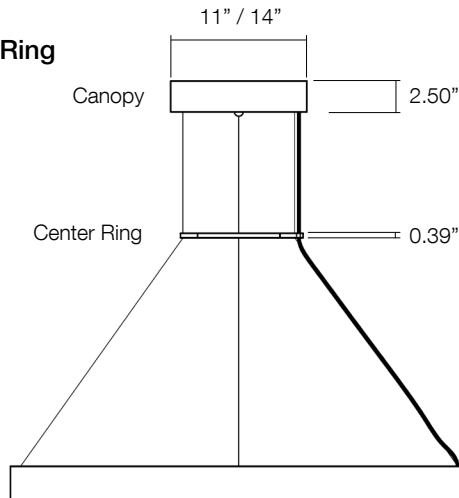

DIMENSIONS

Direct

FIXTURE MODEL

- RV-82-D2
- RV-82-D3
- RV-82-D4
- RV-82-D5
- RV-82-D6.5

DIMENSION

- D24" x W1.3" x H1.5"
- D36" x W1.3" x H1.5"
- D48" x W1.3" x H1.5"
- D60" x W1.3" x H1.5"
- D79" x W1.3" x H1.5"

DIMENSION

- D24" x W1.7" x H2.7"
- D36" x W1.7" x H2.7"
- D48" x W1.7" x H2.7"
- D60" x W1.7" x H2.7"
- D79" x W1.7" x H2.7"

MOUNTING CANOPY OPTION

- CM-10", CM2-11", QM, SM
- CM-10", CM2-11", QM, SM
- CM-10", CM2-11", QM, SM
- CM-14", CM2-14", QM, SM
- CM-14", CM2-14", QM, SM

D = Outer Diameter

MOUNTING OPTIONS

CM - Canopy Mount

FIXTURE	CANOPY SIZE
RV-82-D2	10"
RV-82-D3	10"
RV-82-D4	10"
RV-82-D5	14"
RV-82-D6.5	14"
RV-82-UD2	10"
RV-82-UD3	10"
RV-82-UD4	10"
RV-82-UD5	14"
RV-82-UD6.5	14"

CM2 - Canopy Mount w/Center Ring

FIXTURE	CANOPY SIZE
RV-82-D2	11"
RV-82-D3	11"
RV-82-D4	11"
RV-82-D5	14"
RV-82-D6.5	14"
RV-82-UD2	11"
RV-82-UD3	11"
RV-82-UD4	11"
RV-82-UD5	14"
RV-82-UD6.5	14"

11" Surface Mount Canopy