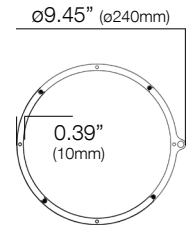

Center Ring w/Single Wire Hole