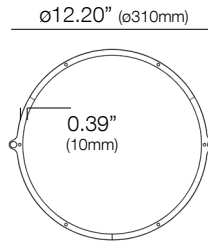

Center Ring w/Double Wire Hole