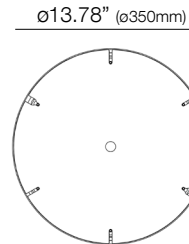

14" Surface Mount Canopy