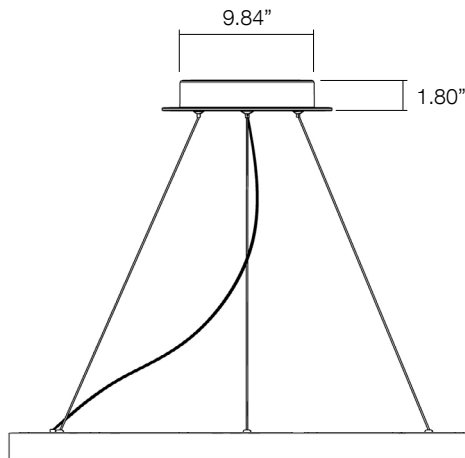

Canopy Mount

COLOR CHART (CHOOSE ONE)

CC
RAL

Specify Color Code:
Specify RAL Color:

GR - Green

BL - Blue

PP - Purple

PK - Pink

RD - Red

OG - Orange

YW - Yellow

MB - Matte Black

GB - Gloss Black

MW - Matte White

GW - Gloss White

OB - Oil Rubbed Bronze

GZ - Gloss Bronze

MS - Matte Silver

MBS - Matte Brass

GBS - Gloss Brass