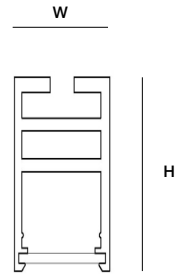

VECTOR SERIES | VC

DIMENSIONS

SERIES & SIZE

- VC-T1
- VC-T2
- VC-T3
- VC-T4

DIMENSION

- L16.37" x W14.18"
- L20.46" x W17.72"
- L30.69" x W26.57"
- L40.91" x W35.43"

DIMENSION

- W2" x H3.4"
- W2" x H3.4"
- W2" x H3.4"

Quick Mount

COLOR CHART (CHOOSE ONE)

CC
RAL

Specify Color Code:
Specify RAL Color:

						
GR - Green	BL - Blue	PP - Purple	PK - Pink	RD - Red	OG - Orange	YW - Yellow
						
MB - Matte Black	GB - Gloss Black	MW - Matte White	GW - Gloss White	OB - Oil Rubbed Bronze	GZ - Gloss Bronze	MS - Matte Silver
						
MBS - Matte Brass	GBS - Gloss Brass					