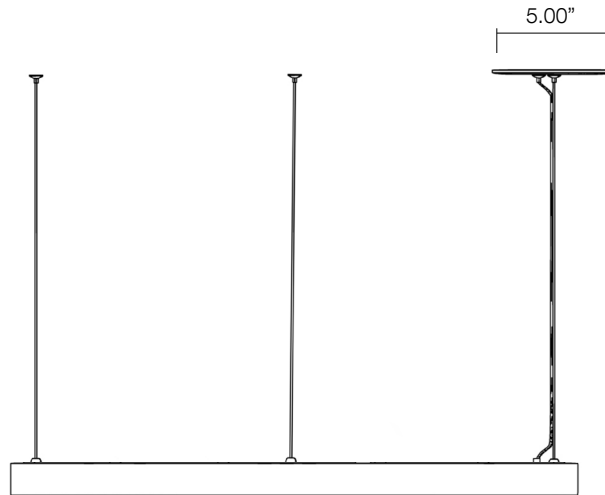

Quick Mount

COLOR CHART (CHOOSE ONE)

CC
RAL

Specify Color Code:
Specify RAL Color:

GR - Green	BL - Blue	PP - Purple	PK - Pink	RD - Red	OG - Orange	YW - Yellow
MB - Matte Black	GB - Gloss Black	MW - Matte White	GW - Gloss White	OB - Oil Rubbed Bronze	GZ - Gloss Bronze	MS - Matte Silver
MBS - Matte Brass	GBS - Gloss Brass