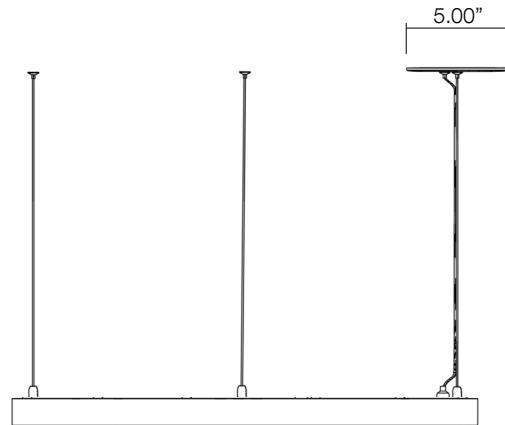

QM Quick Mount

COLOR CHART (CHOOSE ONE)

CC
RAL

Specify Color Code:
Specify RAL Color:

GR - Green

BL - Blue

PP - Purple

PK - Pink

RD - Red

OG - Orange

YW - Yellow

MB - Matte Black

GB - Gloss Black

MW - Matte White

GW - Gloss White

OB - Oil Rubbed Bronze

GZ - Gloss Bronze

MS - Matte Silver

MBS - Matte Brass

GBS - Gloss Brass