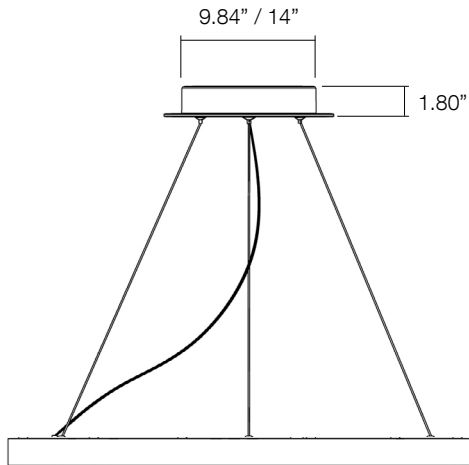

CM Canopy Mount