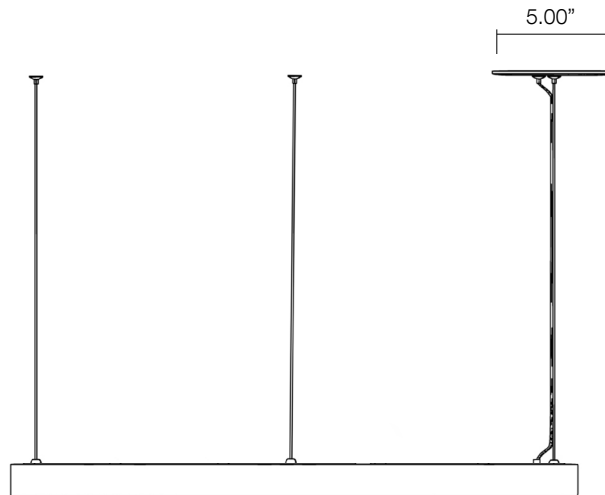

Quick Mount

COLOR CHART (CHOOSE ONE)

CC
RAL

Specify Color Code:
Specify RAL Color:

GR - Green	BL - Blue	PP - Purple	PK - Pink	RD - Red	OG - Orange	YW - Yellow
MB - Matte Black	GB - Gloss Black	MW - Matte White	GW - Gloss White	OB - Oil Rubbed Bronze	GZ - Gloss Bronze	MS - Matte Silver
MBS - Matte Brass	GBS - Gloss Brass