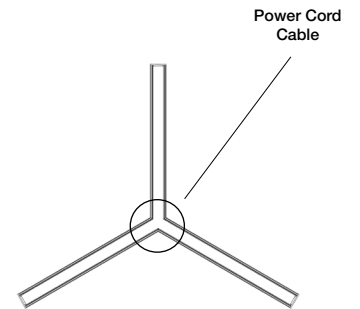

Canopy Mount

COLOR CHART (CHOOSE ONE)

CC
RAL

Specify Color Code:
Specify RAL Color:

GR - Green

BL - Blue

PP - Purple

PK - Pink

RD - Red

OG - Orange

YW - Yellow

MB - Matte Black

GB - Gloss Black

MW - Matte White

GW - Gloss White

OB - Oil Rubbed Bronze

GZ - Gloss Bronze

MS - Matte Silver

MBS - Matte Brass

GBS - Gloss Brass