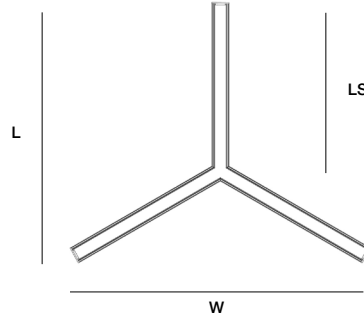

*see pg 5 for spec

CONVERGENCE SERIES | CV

DIMENSIONS - QM MOUNT

SERIES & SIZE	DIMENSION
CV-Y1 (LS = 1ft)	L20" x W22" LS: 12"
CV-Y2 (LS = 2ft)	L38" x W42" LS: 24"
CV-Y3 (LS = 3ft)	L56" x W63" LS: 36"
CV-Y4 (LS = 4ft)	L75" x W86" LS: 48"
CV-Y1-ACS (LS = 1ft)	L20" x W22" LS: 12"
CV-Y2-ACS (LS = 2ft)	L38" x W42" LS: 24"
CV-Y3-ACS (LS = 3ft)	L56" x W63" LS: 36"
CV-Y4-ACS (LS = 4ft)	L75" x W86" LS: 48"

DIMENSION
W2" x H3"
W2" x H3"
W2" x H3"
W2" x H3"
W2" x H3" (Acoustic H7.4")
W2" x H3" (Acoustic H7.4")
W2" x H3" (Acoustic H7.4")
W2" x H3" (Acoustic H7.4")

Quick Mount

CONVERGENCE SERIES | CV

DIMENSIONS - CM MOUNT

SERIES & SIZE	DIMENSION
CV-Y1 (LS = 1ft)	L20" x W22" LS: 12"
CV-Y2 (LS = 2ft)	L38" x W42" LS: 24"
CV-Y3 (LS = 3ft)	L56" x W63" LS: 36"
CV-Y4 (LS = 4ft)	L75" x W86" LS: 48"
CV-Y1-ACS (LS = 1ft)	L20" x W22" LS: 12"
CV-Y2-ACS (LS = 2ft)	L38" x W42" LS: 24"
CV-Y3-ACS (LS = 3ft)	L56" x W63" LS: 36"
CV-Y4-ACS (LS = 4ft)	L75" x W86" LS: 48"