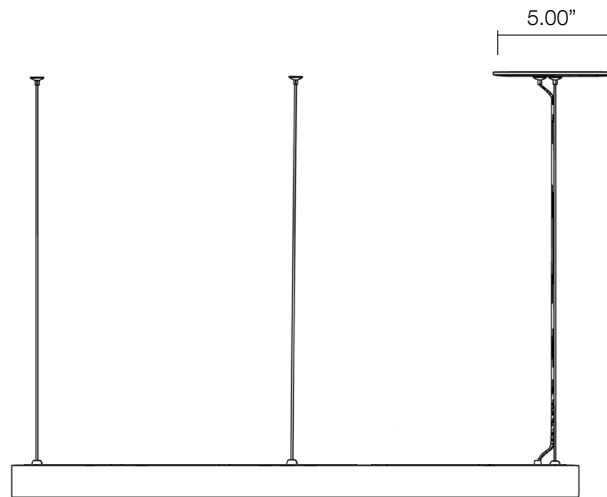

*see pg 5 for spec

CONVERGENCE SERIES | CV

DIMENSIONS - QM MOUNT

SERIES & SIZE	DIMENSION
CV-Y1 (LS = 1ft)	L20" x W22" LS: 12"
CV-Y2 (LS = 2ft)	L38" x W42" LS: 24"
CV-Y3 (LS = 3ft)	L56" x W63" LS: 36"
CV-Y4 (LS = 4ft)	L75" x W86" LS: 48"
CV-Y1-ACS (LS = 1ft)	L20" x W22" LS: 12"
CV-Y2-ACS (LS = 2ft)	L38" x W42" LS: 24"
CV-Y3-ACS (LS = 3ft)	L56" x W63" LS: 36"
CV-Y4-ACS (LS = 4ft)	L75" x W86" LS: 48"

DIMENSION
W2" x H3"
W2" x H3"
W2" x H3"
W2" x H3"
W2" x H3" (Acoustic H7.4")
W2" x H3" (Acoustic H7.4")
W2" x H3" (Acoustic H7.4")
W2" x H3" (Acoustic H7.4")

Quick Mount

CONVERGENCE SERIES | CV

DIMENSIONS - CM MOUNT

SERIES & SIZE	DIMENSION
CV-Y1 (LS = 1ft)	L20" x W22" LS: 12"
CV-Y2 (LS = 2ft)	L38" x W42" LS: 24"
CV-Y3 (LS = 3ft)	L56" x W63" LS: 36"
CV-Y4 (LS = 4ft)	L75" x W86" LS: 48"
CV-Y1-ACS (LS = 1ft)	L20" x W22" LS: 12"
CV-Y2-ACS (LS = 2ft)	L38" x W42" LS: 24"
CV-Y3-ACS (LS = 3ft)	L56" x W63" LS: 36"
CV-Y4-ACS (LS = 4ft)	L75" x W86" LS: 48"