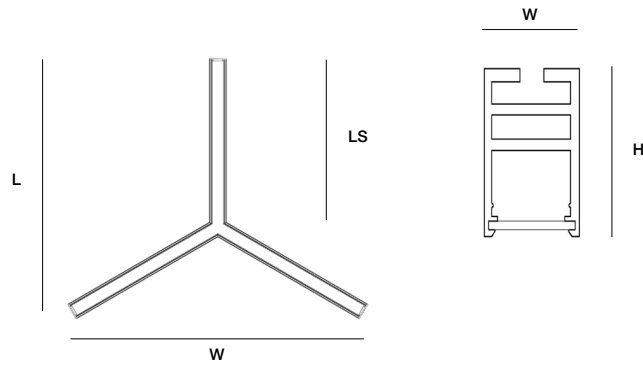

*see pg 5 for spec

CONVERGENCE SERIES | CV

DIMENSIONS - QM MOUNT

SERIES & SIZE	DIMENSION
CV-Y1 (LS = 1ft)	L20" x W22" LS: 12"
CV-Y2 (LS = 2ft)	L38" x W42" LS: 24"
CV-Y3 (LS = 3ft)	L56" x W63" LS: 36"
CV-Y4 (LS = 4ft)	L75" x W86" LS: 48"
CV-Y1-ACS (LS = 1ft)	L20" x W22" LS: 12"
CV-Y2-ACS (LS = 2ft)	L38" x W42" LS: 24"
CV-Y3-ACS (LS = 3ft)	L56" x W63" LS: 36"
CV-Y4-ACS (LS = 4ft)	L75" x W86" LS: 48"