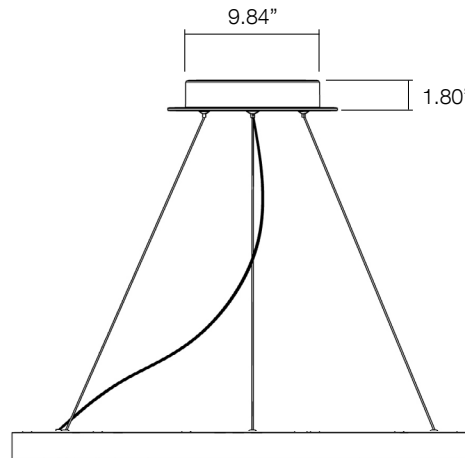

Canopy Mount

COLOR CHART (CHOOSE ONE)

CC
RAL

Specify Color Code:
Specify RAL Color:

GR - Green

BL - Blue

PP - Purple

PK - Pink

RD - Red

OG - Orange

YW - Yellow

MB - Matte Black

GB - Gloss Black

MW - Matte White

GW - Gloss White

OB - Oil Rubbed Bronze

GZ - Gloss Bronze

MS - Matte Silver

MBS - Matte Brass

GBS - Gloss Brass